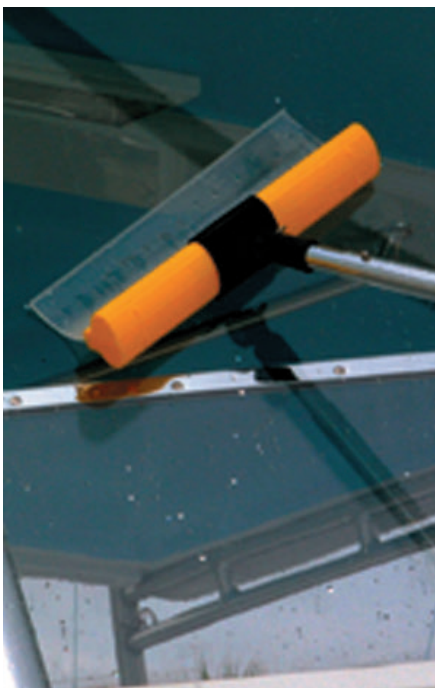

SWOBBIT[®] SYSTEM

A more efficient way to clean™

Product catalogue

2017/18

THE ALL-IN-ONE PROFESSIONAL CLEANING TOOL SYSTEM

THE SWOBBIT® CLEANING SYSTEM

The Swobbit® Cleaning System is a high-quality professional range of cleaning tools, an all-in-one system to meet all on board cleaning needs. The Perfect Pole™ saves valuable storage space by only requiring one pole to achieve many operations with quick-change snap-on heads. The range includes over 20 different accessories from deck brushes, drying mops, squeegees, soft wash tools, swivel plates, boat and mooring hooks to choose from. The Swobbit® system has been designed to save time, space and of course money and is a more efficient way to clean!

THE PERFECT POLE™

The strongest and easiest to use telescoping and fixed length poles ever made.

Patented Insta-Just™ internal tracking system, with the exclusive Uni-Snap™ quick-release mechanism, makes extending and collapsing the Perfect Pole™ quick and foolproof, eliminating frustrating alignment problems. The button will pop up in the next hole every time. Changing accessories is a snap!

- Exclusive teardrop shaped pole makes it up to **67% stronger** than other aluminium handles
- **No pole bowing** even when fully extended!
- Ergonomic design is easier to hold and less tiring to use
- Accepts all Swobbit® System **Uni-Snap™ accessories** (plus adaptable to all ACME/screw threaded head systems) ensuring a quick-releasing, positive locking and no slip connection
- Manufactured from custom extruded 6463 T5 and 6063 T8 anodized aluminium producing the strongest pole on the market with **superior corrosion resistance**.