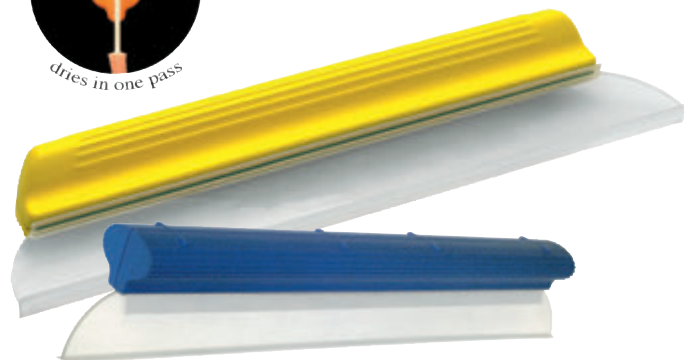

SW 19175 Replacement Microfibre bonnet

SW 61850 Synthetic Heavy Duty Wash Mitt for a gentle wash. Oversized, holds plenty of soap and water, elastic cuff and hang tag for easy storage and drying.

QUIK DRY® WATER BLADE

Dries any surface in 1/3 the time

- Soft medical grade silicone molds to curves and contours
- Safely dries painted surfaces, gelcoat, fibreglass, windows, brightwork, showers and enclosures without scratching
- Dries in 1/3 the time, far quicker than chamois or squeegees
- Patented T-Bar edge dries in one pass leaving the finish dry and streak-free

- SW 21314 Extra Wide Quik Dry® Water Blade 18"** (46 cm)
- SW 21414 Wide Quik Dry® Water Blade 14"** (35.5 cm)
- SW 21514 Flexi-Gel Hand Held Water Blade 12"** (30 cm)

SW 21215 Quik Dry® Adapter

Allows you to use the 14" (35.5 cm) or 18" (46 cm) model water blade with any Perfect Pole™ handle. Dry hard to reach areas like decks, hard-tops, roofs, hull sides and more, quickly and easily. Adapter is adjustable to 180°.

AQUAZORBER®

Premium drying mops and cloths

SW 31315 Drying Mop 2" Wide Strips (5 cm)

Our top of line Aquazorber® drying mop with wide strips for maximum absorbency. Recommended for drying (not cleaning) decks, painted and fibreglass surfaces quickly and easily. Protective end caps prevent accidental damage or scratching of finishes. Packaged in a reusable plastic storage tube to keep the fabric moist and ready for use.