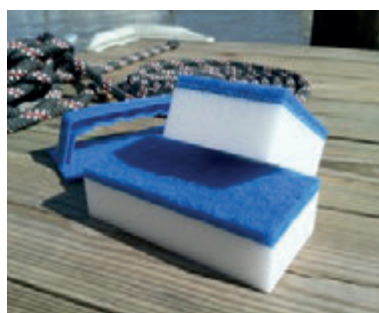

WOHP2 Wipeout Eraser Twin Pack With Handle

Using Nano Fibre™ cleaning technology the Wipeout Eraser traps and lifts deep stains, dirt and scuff marks by just adding water. The handle allows the eraser to wear evenly and extends its life. Just add water to activate!

WORP2 Wipeout Eraser Twin Pack Refill

Removes dirt, scuffs and stains. Heavy duty design. Odourless, non-toxic and eco-friendly. Use on all non-skid surfaces, fenders, power cable, bumper rails, dinghy's and much more.