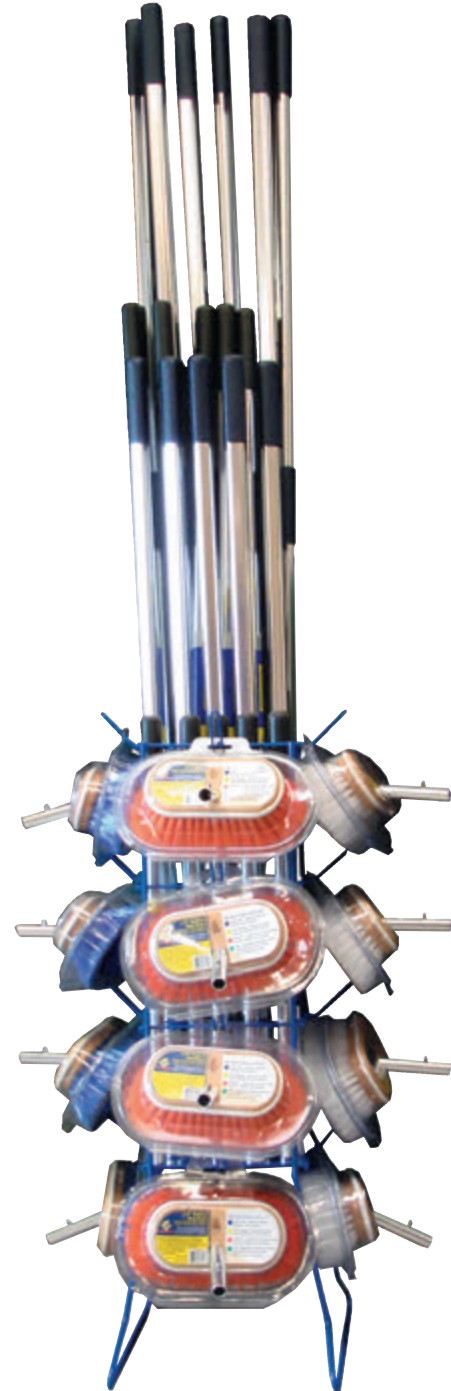

SW 00500	200 gram / 235ml spray can
SW 00502	50 gram / 60ml spray can
SW 56999	Microfibre Cleaning Cloth - Blue (recommended for use with VuPlex Cleaner)

RETAILER BRUSH, HEAD AND POLE DISPLAY PACK

SW 93204

Free-standing retail display pack with a mix of 8 Perfect Poles™ and 16 heads. Dimensions: Length 419 mm x Width 310 mm x Height 910 mm.

Part Number	Description	Qty
SW 45640	2-4' (61 - 122 cm) Telescoping Handle	2
SW 45650	3-6' (91 - 183 cm) Telescoping Handle	2
SW 45660	5-9' (152 - 274 cm) Telescoping Handle	2
SW 46710	48" (122 cm) Fixed Length Pole	2
SW 77340	7.5" (19 cm) Extra Soft Blue Brush	2
SW 77345	7.5" (19 cm) Soft Flagged Yellow Brush	2
SW 77350	7.5" (19 cm) Medium Orange Brush	2
SW 77355	7.5" (19 cm) Stiff Green Brush	2
SW 19170	Microfibre Wash Tool	2
SW 19140	Sheepskin Uni-Snap™ Wash Tool	2
SW 66650	Universal Boat Hook	4
SW 93202	Merchandiser Brush & Pole Stand	1
		Total 25